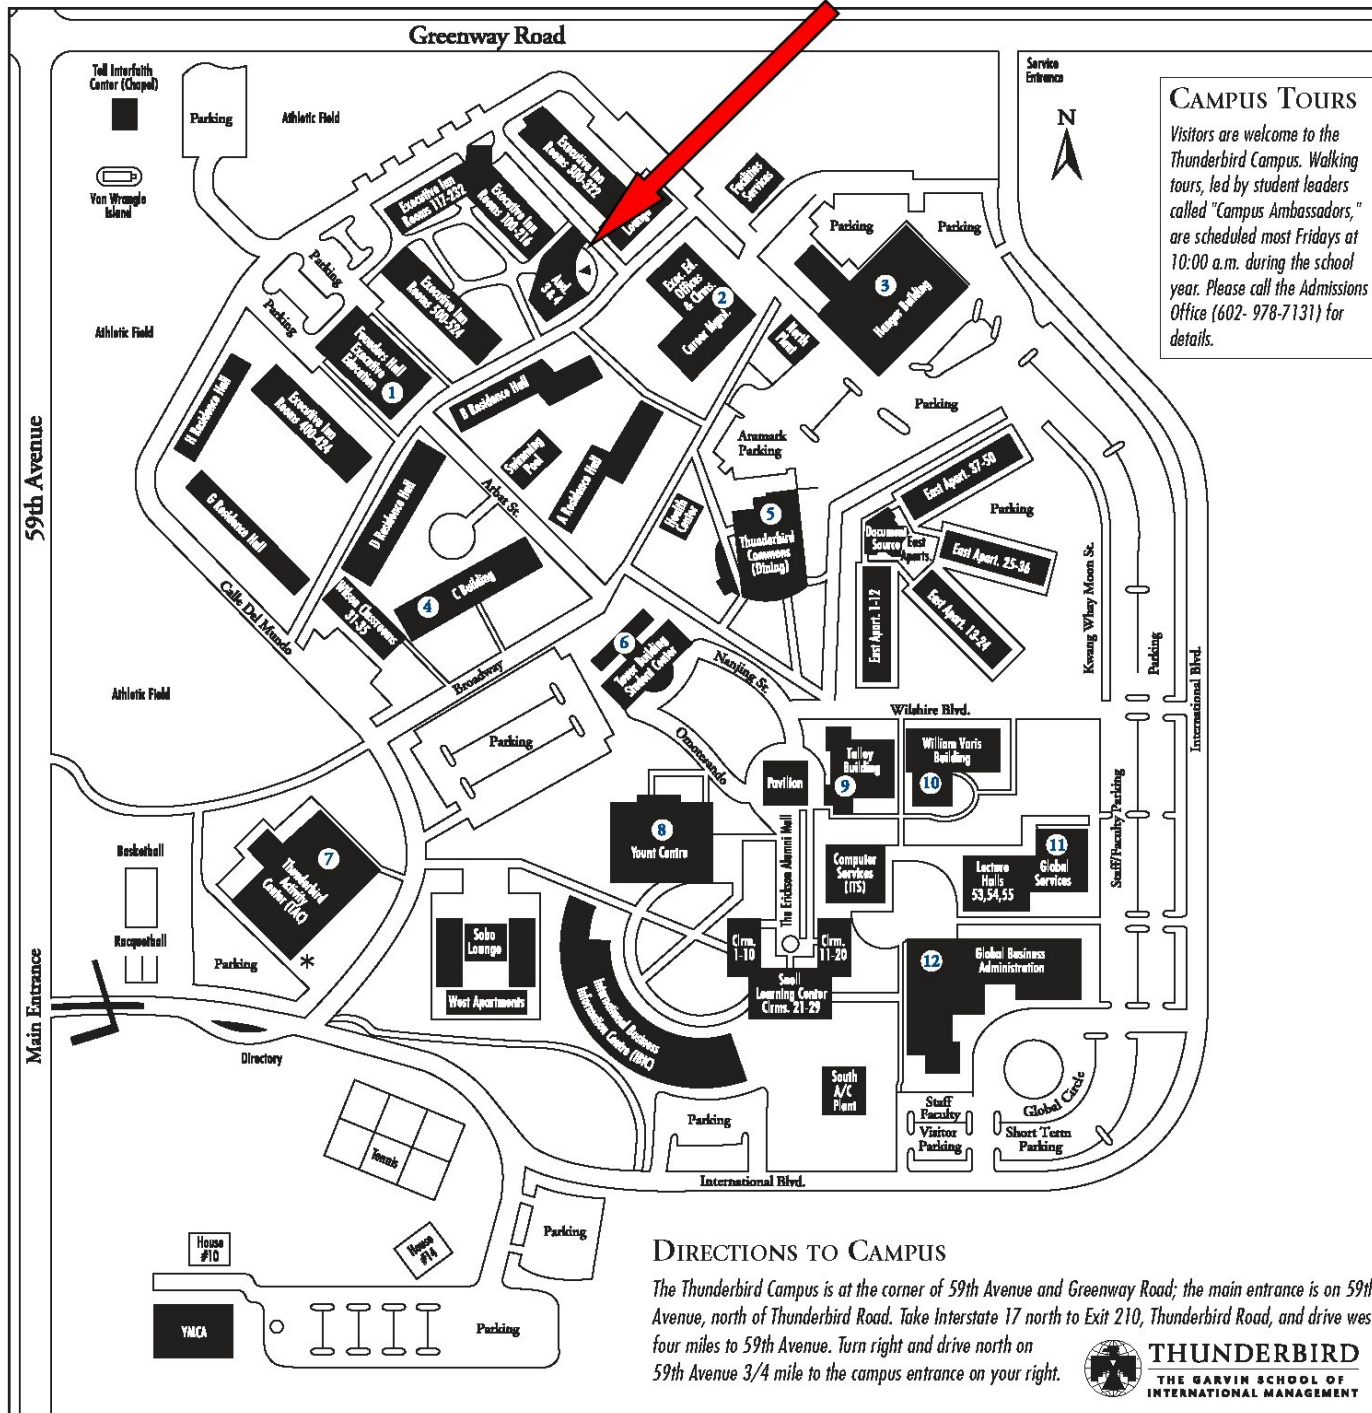

THUNDERBIRD CAMPUS MAP

15249 N. 59th Avenue, Glendale, AZ 85306-6007

CAMPUS TOURS

Visitors are welcome to the Thunderbird Campus. Walking tours, led by student leaders called "Campus Ambassadors," are scheduled most Fridays at 10:00 a.m. during the school year. Please call the Admissions Office (602-978-7131) for details.

DIRECTIONS TO CAMPUS

The Thunderbird Campus is at the corner of 59th Avenue and Greenway Road; the main entrance is on 59th Avenue, north of Thunderbird Road. Take Interstate 17 north to Exit 210, Thunderbird Road, and drive west four miles to 59th Avenue. Turn right and drive north on 59th Avenue 3/4 mile to the campus entrance on your right.

- **① FOUNDERS HALL**
  Executive MBA in International Management Program
  Thunderbird Language & Culture Center
- **② CMC AND EXECUTIVE EDUCATION**
  Career Management Center for Business Skills Development
  Executive Education
- **③ HANGAR BUILDING**
  Bookstore
  Central Supply
  Global Market
  Post Office
  Storage
- **④ C BUILDING**
  Archives
  Travel Agency
- **⑤ THUNDERBIRD COMMONS**
  Dining Hall
  Executive Dining Rooms
- **⑥ TOWER BUILDING STUDENT CENTER**
  Campus Ambassadors
  Das Tor
  T-bird Student Government
  Tower Café
  TV/Study Lounges
- **⑦ THUNDERBIRD ACTIVITY CENTER**
  Fitness Center
  Housing
  Pub
  Security*
- **⑧ YOUNT CENTRE**
  Balloon Classic Office
  I&T Development
  Distance Learning/ID
  Photo Lab/Telecomm
  Marketing & Communication
- **⑨ TALLEY BUILDING**
  Administrative Affairs
  Human Resources
  I&T Technical Services
  Faculty Offices
- **⑩ WILLIAM VORIS BUILDING**
  Center for International Business & Research
  Faculty Offices
  Institute for Languages & Communication
  Journal Office
  MIM for Latin America
- **⑪ GLOBAL SERVICES**
  Global Services Support
  Faculty Offices
- **⑫ GLOBAL BUSINESS ADMINISTRATION**
  Academic Advising
  Admissions
  Alumni Relations
  AT&T Auditorium
  Conference Rooms
  Kellogg
  Upjohn
  Rooms 1, 2, 3
  Room 236
  Development
  Faculty Offices
  Finance & Accounting
  Financial Aid
  Institutional Advancement & Alliances
  Instructional Design
  Services
  President's Office
  Programs for Foreign Students and Scholars
  Registrar
  Student Services