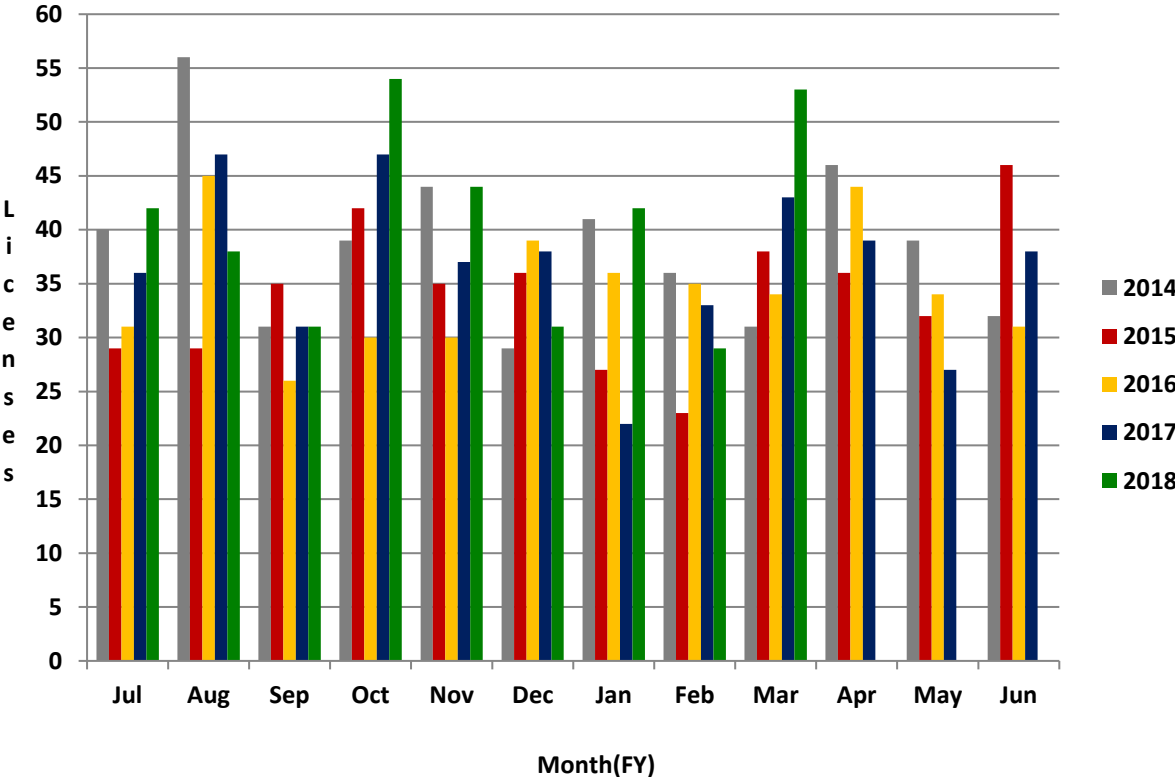

Broker Original Licenses

Broker Original Licenses (FY)												
	Jul	Aug	Sep	Oct	Nov	Dec	Jan	Feb	Mar	Apr	May	Jun
2014	40	56	31	39	44	29	41	36	31	46	39	32
2015	29	29	35	42	35	36	27	23	38	36	32	46
2016	31	45	26	30	30	39	36	35	34	44	34	31
2017	36	47	31	47	37	38	22	33	43	39	27	38
2018	42	38	31	54	44	31	42	29	53			